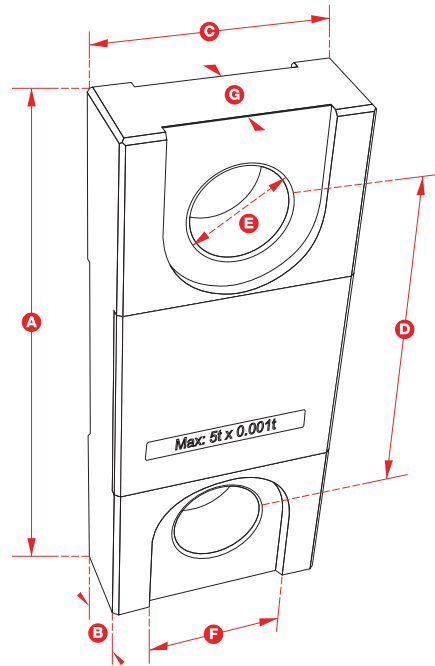

Licence exempt radio version of the popular Loadlink with 100 metres range.
 Supplied with easy to use two button handheld with push button control for tare and on/off
 Radiolink is fitted with standard alkaline batteries and has no external antenna.
 Calibrated in kg or tonnes, other units are available on request.
 May also be connected to a PC using our 'Desktop Controller' software package.
 All models are supplied with carry/storage case.

DIMENSIONS (SEE TABLE BELOW)

Part Number	RLP250KG	RLP500KG	RLP1T	RLP2T5	RLP5T	RLP12T	RLP25T	RLP50T	RLP100T	RLP200T	RLP250T
Capacity	250kg	500kg	1000kg	2.5t	5t	12t	25t	50t	100t	200t	250t
Resolution	0.05kg	0.1kg	0.5kg	0.001t	0.001t	0.002t	0.005t	0.01t	0.05t	0.1t	0.1t
Units	kg	kg	kg	t	t	t	t	t	t	t	t
Weight	1.5kg	1.5kg	1.5kg	1.5kg	2.2kg	3.5kg	5.2kg	10.9kg	37kg	80kg	80kg
Safety Factor	50:1	25:1	12:1	5:1	5:1	5:1	5:1	5:1	4:1	5:1	4:1
Battery Type	Handheld - 2 x AA Alkaline / Loadcell 4 x AA Alkaline										
Battery Life	Handheld - 400 hours / Loadcell 850 hours continuous										
Display Type	7 digit 8.8mm LCD										
Op Temp	-10 to 50c										
Accuracy	± 0.3% of applied load										
Frequency	2.4GHz										
Range	100 metres										
Data Rate	1 Update per second										
Protection	IP65										
Dimension A	204	204	204	204	249	305	340	424	608	690	690
Dimension B	43	43	43	43	43	47	60	75	99	150	150
Dimension C	101	101	101	101	101	101	110	163	255	305	305
Dimension D	146	146	146	146	165	193	215	230	320	350	350
Dimension E	24.5	24.5	24.5	24.5	38	47.5	55	76	108	125	125
Dimension F	47.5	47.5	47.5	47.5	66						
Dimension G	19	19	19	19	32						
Crosby Shackle	G210	G210	G210	G210	G210	G210	G210	G2140	G2140	G2140	G2140

Radiolink Accessories				
Part Number	T24-SO	T24-PR1	T24-SOSD	T24-A01i
Description	Base Station with RS232	Wireless tally roll printer	125mm LED display wireless	Base Station with analogue output

RADIOLINK PLUS